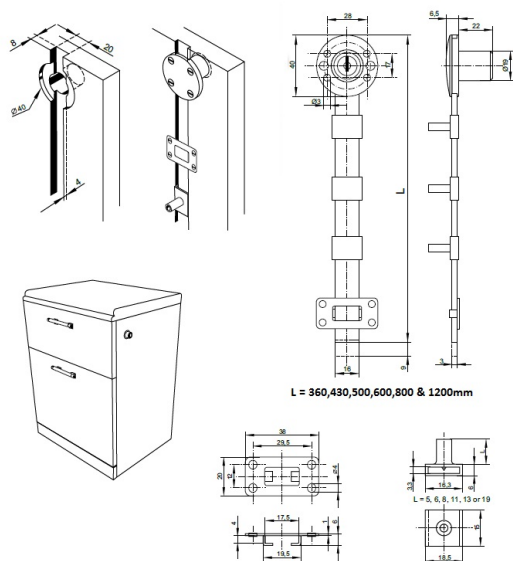

## Description:

Central Lock 851N/600mm,  $\varnothing 19 \times 22$ mm, BRZ, CK SISO, 13mm Pegs W/Screws

## Item number:

14.01.328-9

Units	Box	Carton	HS Code	Barcode
Pcs.	24	120	8301300000	
				5704866500678