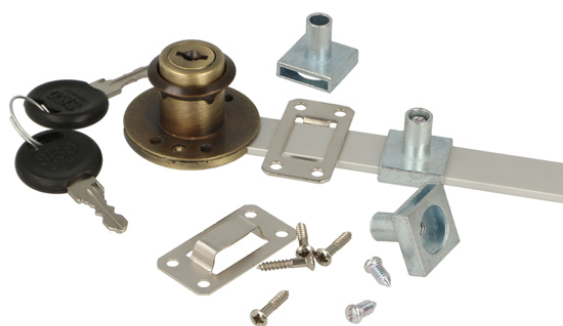

PRODUCT SHEET

Description:

Central Lock 851N/600mm, $\varnothing 19 \times 22$ mm, BRZ, CK SISO, 13mm Pegs W/Screws

Item number:

14.01.328-9

Units	Box	Carton	HS Code	Barcode
Pcs.	24	120	8301300000	
				5704866500678

SISO A/S

Mileparken 11
DK-2740 Skovlunde
Denmark
VAT: DK 24786013

Phone +45 45 830 900

www.siso.dk
siso@siso.dk

Danske Bank
Nytorv Branch
Copenhagen
SWIFT: DABADKKK

Account no.
4180 3112 112936
IBAN Account
DK7230003112112936